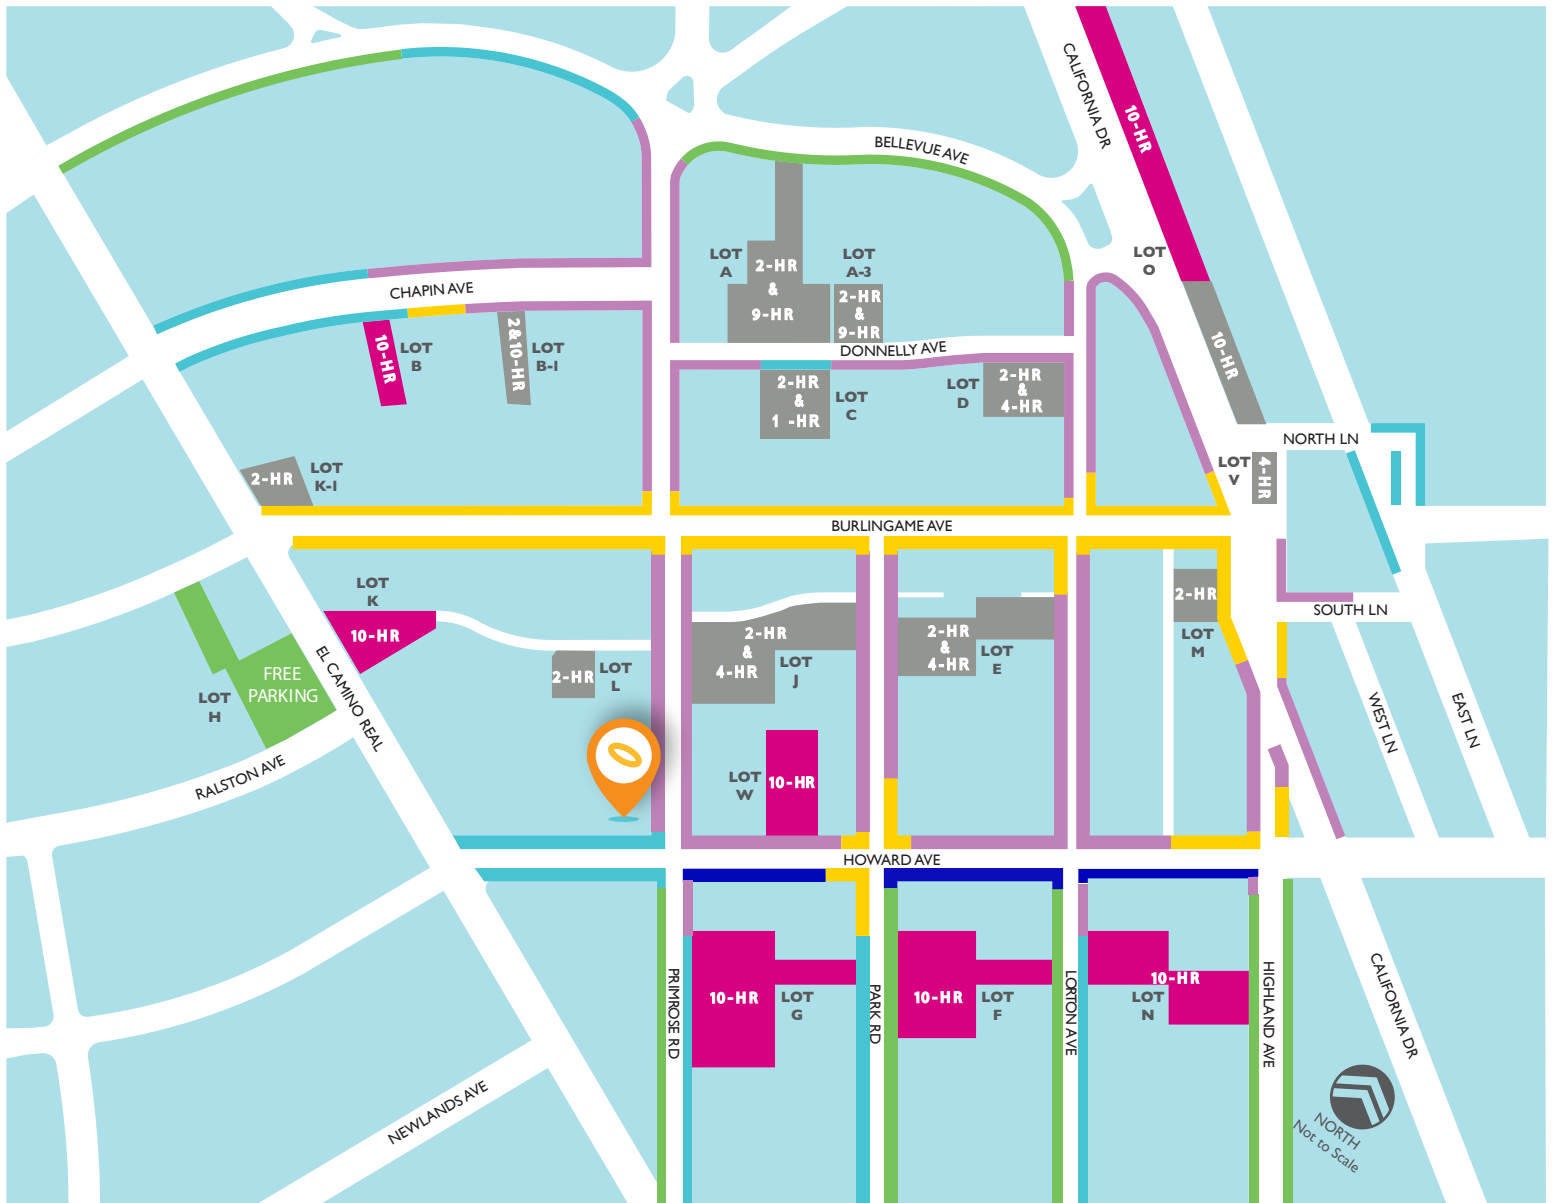

# Parking Rates & Map

## On-Street Parking

Green	Free	Non Meter	(times vary)
Yellow	1 hr (or less)	Meter	\$0.30/24 min
Purple	2 hr	Meter	\$0.75/hr
Blue	4 hr	Meter	\$0.75/hr
Cyan	10 hr	Meter	\$0.25/hr

## Parking Lots

Green	Free	Non Meter	(times vary)
Grey	2-4 hr	Meter	\$0.75/hr
Dark Grey	9-10 hr	Meter	\$0.25/hr
Magenta	9-10 hr	Flat Rate	\$1-2 (depending on lot)

311 Primrose Road  
Burlingame, CA 94010  
(650) 375-0267

stop in. float out.